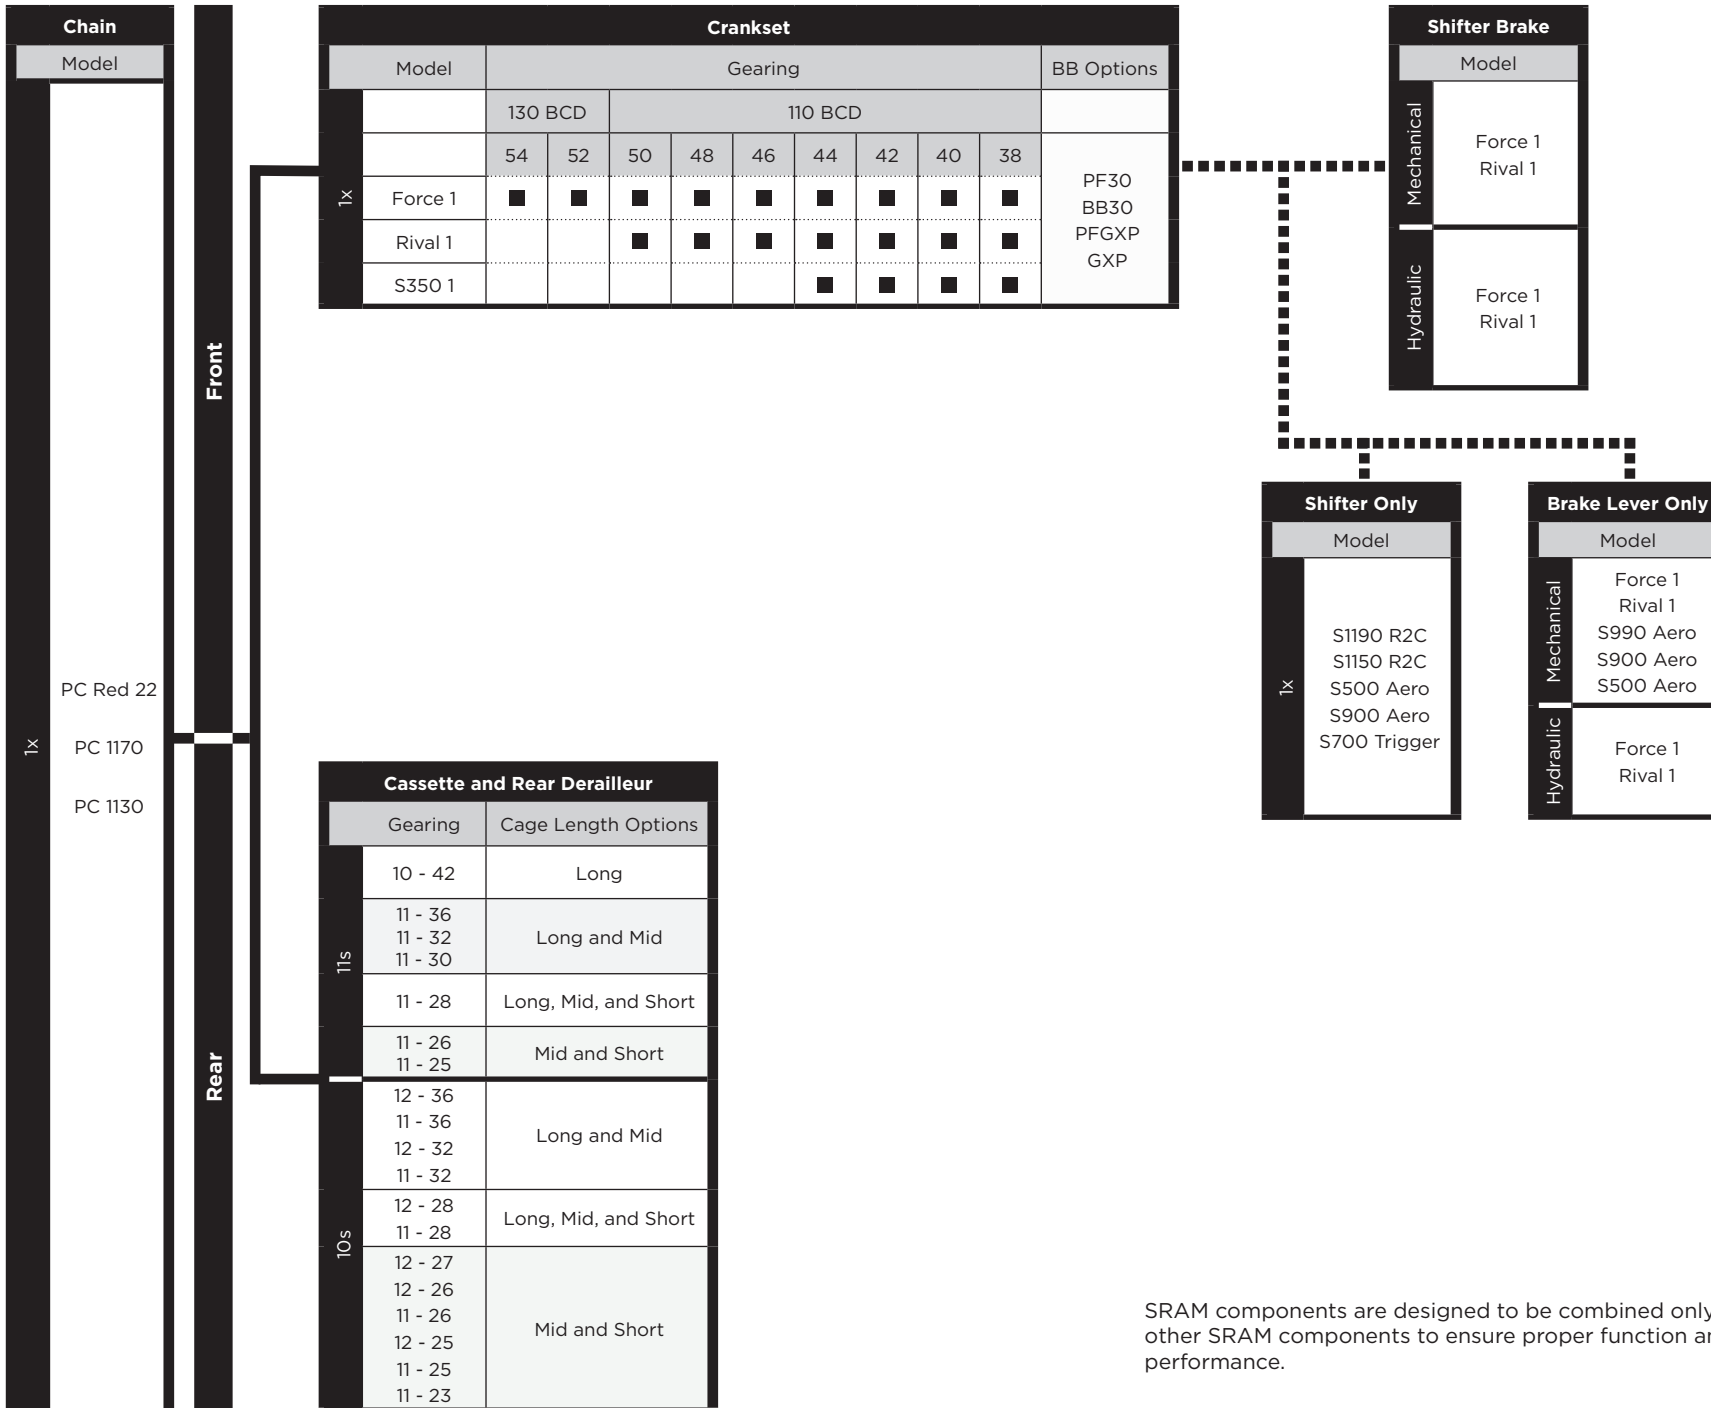

SRAM components are designed to be combined only with other SRAM components to ensure proper function and performance.

Optional
 Required

SRAM components are designed to be combined only with other SRAM components to ensure proper function and performance.

■■■■■ Optional
 ——— Required